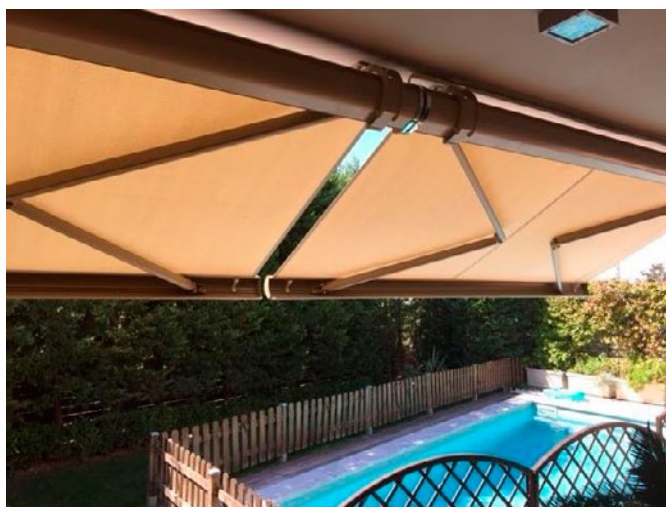

Κασσετίνα "Prestige" (Συναρμολογημένη)
Cassette "Prestige" (Assembled)
Kassette "Prestige" (Gebaut)

CE Maximum dimensions 3,00m

Βραχίονες Arms Gelenkarme	Άξονας - Width - Breite							
	3,50m	4,00m	4,50m	5,00m	5,50m	6,00m	6,50m	7,00m
1,80m	1.167 €	1.243 €	1.319 €	1.395 €	1.603 €	1.679 €	1.887 €	1.963 €
2,00m	1.182 €	1.260 €	1.338 €	1.417 €	1.627 €	1.705 €	1.915 €	1.993 €
2,25m	1.202 €	1.282 €	1.364 €	1.445 €	1.657 €	1.737 €	1.952 €	2.032 €
2,50m	1.221 €	1.304 €	1.388 €	1.471 €	1.687 €	1.770 €	1.987 €	2.069 €
2,75m	1.271 €	1.356 €	1.443 €	1.530 €	1.764 €	1.849 €	2.083 €	2.170 €
3,00m	1.289 €	1.378 €	1.467 €	1.556 €	1.792 €	1.881 €	2.117 €	2.206 €

	Wind class 3
	Wind class 2
	Wind class 1

Συμπεριλαμβάνεται

Included

Eingeschloßen

Fabric	✓	Μονόχρωμα / Plain colors / Einfache Farben
	✓	Das (Daily) - Calbari - Docril - Sattler - Corti
Motor	+ 366 €	Somfy Orea RTS + remote control (Radio) 40 up to 120Nm (price for Orea RTS 40Nm)
	+ 104 €	V2LID, Italy (Wired) 50 up to 100Nm (price for 50Nm)
	Σημείωση:	Για την σωστή επιλογή μοτέρ συμβουλευτείτε τον πίνακα στην σελίδα 74
	Note:	For proper motor selection please consult the chart on page 74
	Hinweis:	Informationen zur korrekten Motorauswahl in der Tabelle auf Seite 74