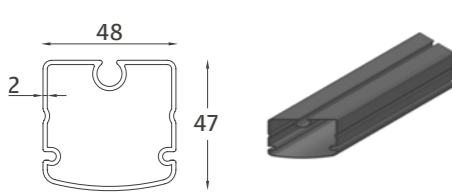

FALCATE TECTONA

Price & Information List

1 Rafter Profile

2 Gutter Profile

3 Carrier Post Profile

4 Fabric Profile | Master

5 Fabric Profile | Carrier

6 Motor Box Profile

7 Roof Sash Profile

8 Motor Shaft Pipe Profile | Thick

9 Motor Shaft Pipe Profile | Thin

* All dimensions shown above are in milimeters.

Technical Side View

Projection ^	Fabric Fall Height (H)	Hood Cover (L)	8° Degree Rule Fall Height (Y)	Fabric Profile Carrier
3000	562	710	920	7 pcs
3500	571	780	998	8 pcs
4000	580	850	1073	9 pcs
4500	589	920	1143	10 pcs
5000	598	990	1206	11 pcs
5500	607	1130	1264	12 pcs
6000	616	1200	1314	13 pcs
6500	625	1270	1364	14 pcs
7000	634	1340	1405	15 pcs
7500	643	1410	1441	16 pcs
8000	652	1480	1472	17 pcs
8500	661	1550	1497	18 pcs
9000	670	1620	1517	19 pcs
9500	679	1690	1531	20 pcs
10000	688	1760	1540	21 pcs

Single Module

Max. Width as 4500
Standard Carrier Post Profile height as 2500

Double Module

Max. Width as 9000
Standard Carrier Post Profile height as 2500

Triple Module

Max. Width as 13500
Standard Carrier Post Profile height as 2500