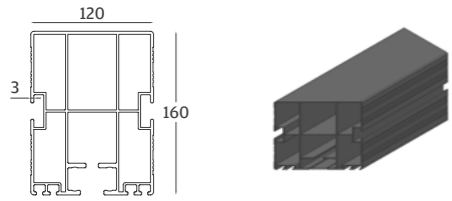

FALCATE TECTONA

Price & Information List

1 Rafter Profile

2 Gutter Profile

3 Carrier Post Profile

4 Fabric Profile | Master

5 Fabric Profile | Carrier

6 Motor Box Profile

7 Roof Sash Profile

8 Motor Shaft Pipe Profile | Thick

9 Motor Shaft Pipe Profile | Thin

* All dimensions shown above are in milimeters.

Technical Side View

Projection ^	Fabric Fall Height (H)	Hood Cover (L)	8° Degree Rule Fall Height (Y)	Fabric Profile Carrier
3000	562	710	920	7 pcs
3500	571	780	998	8 pcs
4000	580	850	1073	9 pcs
4500	589	920	1143	10 pcs
5000	598	990	1206	11 pcs
5500	607	1130	1264	12 pcs
6000	616	1200	1314	13 pcs
6500	625	1270	1364	14 pcs
7000	634	1340	1405	15 pcs
7500	643	1410	1441	16 pcs
8000	652	1480	1472	17 pcs
8500	661	1550	1497	18 pcs
9000	670	1620	1517	19 pcs
9500	679	1690	1531	20 pcs
10000	688	1760	1540	21 pcs

Single Module

Max. Width as 4500
Standard Carrier Post Profile height as 2500

Double Module

Max. Width as 9000
Standard Carrier Post Profile height as 2500

Triple Module

Max. Width as 13500
Standard Carrier Post Profile height as 2500