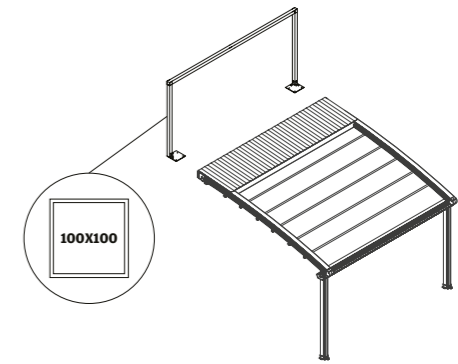

Freestandings Systems U Shape		3000	4000	5000	6000	7000	8000	9000	10000	11000	12000	13000	13500	CODE
60x80x3mm	Powder Coated	€ 217	€ 233	€ 249	€ 328	€ 344	€ 360	€ 376	€ 391	€ 470	€ 486	€ 502	€ 510	YTTK 01
	Galvanized	€ 259	€ 278	€ 298	€ 381	€ 401	€ 421	€ 441	€ 461	€ 544	€ 564	€ 584	€ 594	YTTK 02
100x100x3mm	Powder Coated	€ 281	€ 305	€ 329	€ 430	€ 454	€ 478	€ 502	€ 526	€ 628	€ 652	€ 676	€ 688	YTTK 04
	Galvanized	€ 335	€ 366	€ 396	€ 504	€ 534	€ 564	€ 594	€ 625	€ 732	€ 763	€ 793	€ 808	YTTK 05
100x100x5mm	Powder Coated	€ 369	€ 404	€ 440	€ 573	€ 608	€ 644	€ 679	€ 715	€ 847	€ 883	€ 918	€ 936	YTTK 07
	Galvanized	€ 442	€ 487	€ 532	€ 674	€ 719	€ 764	€ 809	€ 854	€ 996	€ 1,041	€ 1,086	€ 1,108	YTTK 08
100x150x5mm	Powder Coated	€ 494	€ 543	€ 592	€ 764	€ 813	€ 861	€ 910	€ 959	€ 1,131	€ 1,180	€ 1,229	€ 1,253	YTTK 10
	Galvanized	€ 599	€ 660	€ 721	€ 906	€ 968	€ 1,029	€ 1,090	€ 1,152	€ 1,336	€ 1,398	€ 1,459	€ 1,490	YTTK 11
200x200x5mm	Powder Coated	€ 704	€ 778	€ 852	€ 1,098	€ 1,172	€ 1,247	€ 1,321	€ 1,395	€ 1,641	€ 1,715	€ 1,789	€ 1,826	YTTK 13
	Galvanized	€ 853	€ 946	€ 1,039	€ 1,303	€ 1,396	€ 1,489	€ 1,582	€ 1,675	€ 1,940	€ 2,033	€ 2,126	€ 2,173	YTTK 14

Freestandings Systems U Shape

* Carrier post height had been calculated as 4 meters, in case of requirement of a higher post. Please refer to below additional price table.

Iron Wall Beam		3000	4000	5000	6000	7000	8000	9000	10000	11000	12000	13000	13500	CODE
40x80x3mm	Powder Coated	€ 35	€ 46	€ 58	€ 69	€ 81	€ 92	€ 104	€ 115	€ 126	€ 138	€ 149	€ 155	YTORT 57
	Galvanized	€ 45	€ 60	€ 75	€ 90	€ 105	€ 120	€ 134	€ 149	€ 164	€ 179	€ 194	€ 201	YTORT 58
60x80x3mm	Powder Coated	€ 48	€ 64	€ 80	€ 96	€ 112	€ 128	€ 144	€ 159	€ 175	€ 191	€ 207	€ 215	YTORT 60
	Galvanized	€ 60	€ 80	€ 100	€ 120	€ 140	€ 160	€ 180	€ 200	€ 220	€ 240	€ 259	€ 269	YTORT 61
100x100x3mm	Powder Coated	€ 73	€ 97	€ 121	€ 145	€ 169	€ 193	€ 217	€ 241	€ 265	€ 289	€ 313	€ 325	YTORT 63
	Galvanized	€ 91	€ 122	€ 152	€ 182	€ 213	€ 243	€ 273	€ 304	€ 334	€ 365	€ 394	€ 409	YTORT 64
100x100x5mm	Powder Coated	€ 107	€ 142	€ 178	€ 213	€ 248	€ 284	€ 319	€ 355	€ 390	€ 426	€ 461	€ 478	YTORT 778
	Galvanized	€ 135	€ 180	€ 225	€ 270	€ 314	€ 359	€ 404	€ 449	€ 495	€ 539	€ 583	€ 605	YTORT 779
100x150x5mm	Powder Coated	€ 147	€ 196	€ 244	€ 293	€ 342	€ 391	€ 440	€ 489	€ 537	€ 586	€ 634	€ 659	YTORT 758
	Galvanized	€ 185	€ 246	€ 307	€ 368	€ 430	€ 491	€ 553	€ 614	€ 675	€ 737	€ 798	€ 828	YTORT 759
200x200x5mm	Powder Coated	€ 223	€ 297	€ 372	€ 446	€ 520	€ 594	€ 669	€ 743	€ 817	€ 891	€ 965	€ 1,002	YTORT 781
	Galvanized	€ 280	€ 372	€ 466	€ 559	€ 652	€ 745	€ 838	€ 931	€ 1,024	€ 1,117	€ 1,210	€ 1,256	YTORT 782