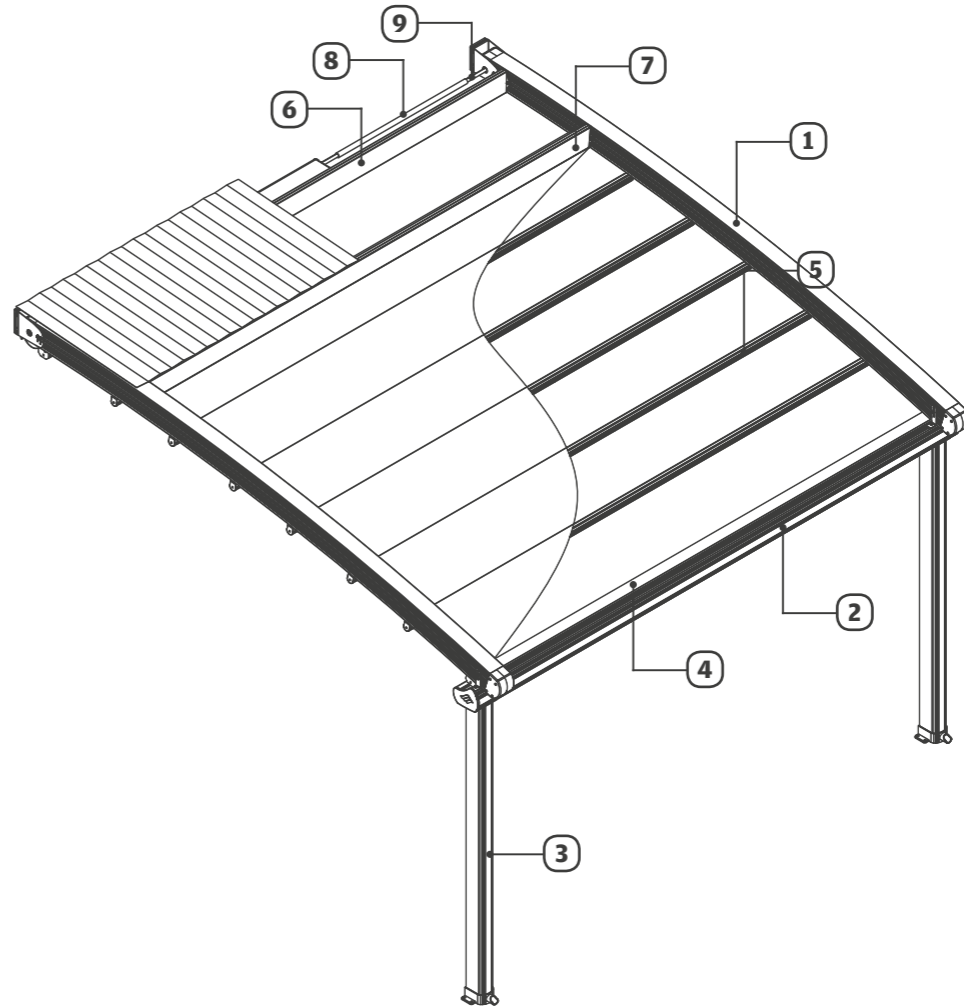

9 Motor Shaft Pipe Profile | Thin

* All dimensions shown above are in milimeters.