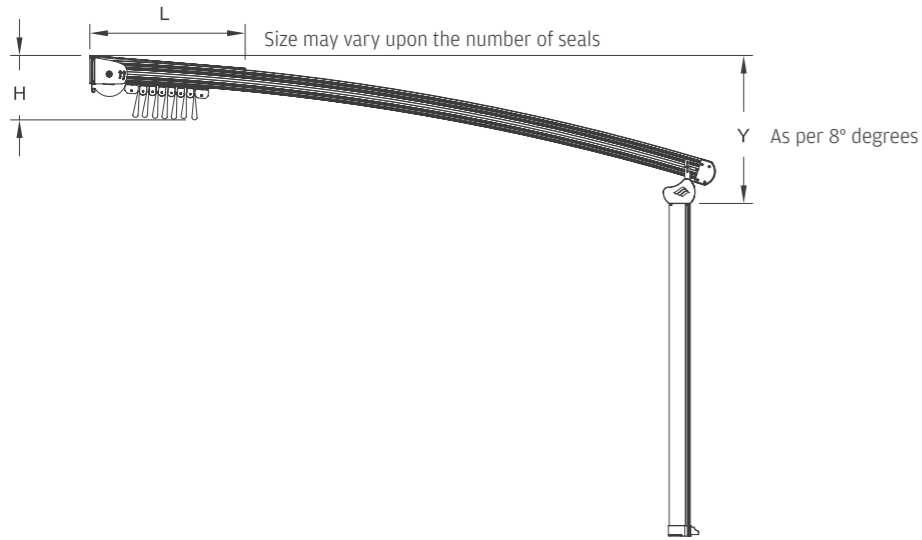

7 Roof Sash Profile

8 Motor Shaft Pipe Profile | Thick

9 Motor Shaft Pipe Profile | Thin

* All dimensions shown above are in milimeters.

Technical Side View

Projection ^	Fabric Fall Height (H)	Hood Cover (L)	8° Degree Rule Fall Height (Y)	Fabric Profile Carrier
3000	562	710	920	7 pcs
3500	571	780	998	8 pcs
4000	580	850	1073	9 pcs
4500	589	920	1143	10 pcs
5000	598	990	1206	11 pcs
5500	607	1130	1264	12 pcs
6000	616	1200	1314	13 pcs
6500	625	1270	1364	14 pcs
7000	634	1340	1405	15 pcs
7500	643	1410	1441	16 pcs
8000	652	1480	1472	17 pcs
8500	661	1550	1497	18 pcs
9000	670	1620	1517	19 pcs
9500	679	1690	1531	20 pcs
10000	688	1760	1540	21 pcs

Single Module

Max. Width as 4500
Standard Carrier Post Profile height as 2500

Double Module

Max. Width as 9000
Standard Carrier Post Profile height as 2500

Triple Module

Max. Width as 13500
Standard Carrier Post Profile height as 2500