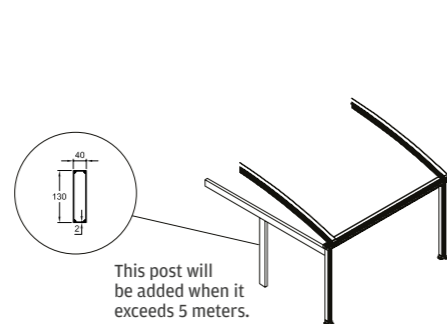

Additional Side Post and Beam Profile