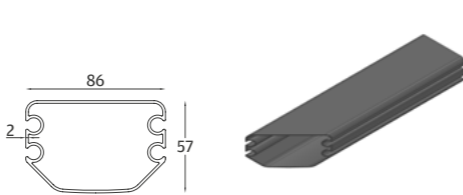

FALCATE TECTONA

Price & Information List

1 Rafter Profile

2 Gutter Profile

3 Carrier Post Profile

4 Fabric Profile | Master

5 Fabric Profile | Carrier

6 Motor Box Profile

7 Roof Sash Profile

8 Motor Shaft Pipe Profile | Thick

9 Motor Shaft Pipe Profile | Thin

* All dimensions shown above are in milimeters.

Technical Side View

Projection ^	Fabric Fall Height (H)	Hood Cover (L)	8° Degree Rule Fall Height (Y)	Fabric Profile Carrier
3000	562	710	920	7 pcs
3500	571	780	998	8 pcs
4000	580	850	1073	9 pcs
4500	589	920	1143	10 pcs
5000	598	990	1206	11 pcs
5500	607	1130	1264	12 pcs
6000	616	1200	1314	13 pcs
6500	625	1270	1364	14 pcs
7000	634	1340	1405	15 pcs
7500	643	1410	1441	16 pcs
8000	652	1480	1472	17 pcs
8500	661	1550	1497	18 pcs
9000	670	1620	1517	19 pcs
9500	679	1690	1531	20 pcs
10000	688	1760	1540	21 pcs

Single Module

Max. Width as 4500
Standard Carrier Post Profile height as 2500

Double Module

Max. Width as 9000
Standard Carrier Post Profile height as 2500

Triple Module

Max. Width as 13500
Standard Carrier Post Profile height as 2500