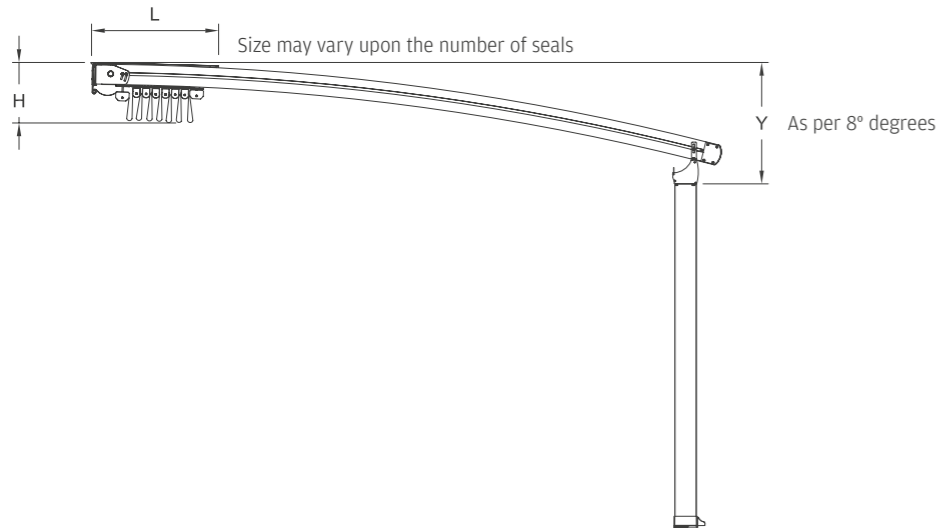

7 Roof Sash Profile

8 Motor Shaft Pipe Profile | Thick

9 Motor Shaft Pipe Profile | Thin

* All dimensions shown above are in milimeters.

Technical Side View

∇ Projection ^	Fabric Fall Height (H)	Hood Cover (L)	8° Degree Rule Fall Height (Y)	Fabric Profile Carrier
3000	508	710	856	7 pcs
3500	512	780	921	8 pcs
4000	516	850	978	9 pcs
4500	520	920	1026	10 pcs
5000	524	990	1060	11 pcs
5500	528	1130	1091	12 pcs
6000	532	1200	1119	13 pcs
6500	536	1270	1127	14 pcs
7000	540	1340	1130	15 pcs

Single Module

Max. Width as 4500
Standard Carrier Post Profile height as 2500

Double Module

Max. Width as 9000
Standard Carrier Post Profile height as 2500

Triple Module

Max. Width as 13500
Standard Carrier Post Profile height as 2500