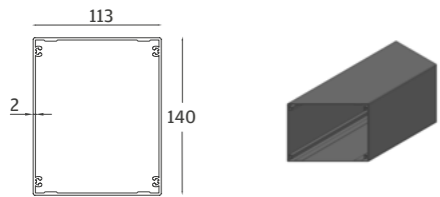

3 Carrier Post Profile