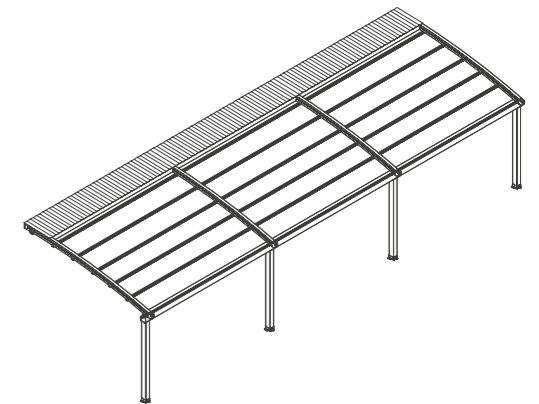

Single Module

Max. Width as 4500
Standard Carrier Post Profile height as 2500

Double Module

Max. Width as 9000
Standard Carrier Post Profile height as 2500

Triple Module

Max. Width as 13500
Standard Carrier Post Profile height as 2500