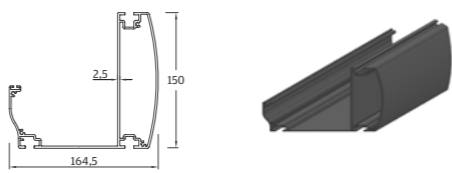

FALCATE MINIMA

Price & Information List

1 Rafter Profile

2 Gutter Profile

3 Carrier Post Profile

4 Fabric Profile | Master

5 Fabric Profile | Carrier

6 Motor Box Profile

7 Roof Sash Profile

8 Motor Shaft Pipe Profile | Thick

9 Motor Shaft Pipe Profile | Thin

* All dimensions shown above are in milimeters.

Technical Side View

∇ Projection ^	Fabric Fall Height (H)	Hood Cover (L)	8° Degree Rule Fall Height (Y)	Fabric Profile Carrier
3000	508	710	856	7 pcs
3500	512	780	921	8 pcs
4000	516	850	978	9 pcs
4500	520	920	1026	10 pcs
5000	524	990	1060	11 pcs
5500	528	1130	1091	12 pcs
6000	532	1200	1119	13 pcs
6500	536	1270	1127	14 pcs
7000	540	1340	1130	15 pcs

Single Module

Max. Width as 4500
Standard Carrier Post Profile height as 2500

Double Module

Max. Width as 9000
Standard Carrier Post Profile height as 2500

Triple Module

Max. Width as 13500
Standard Carrier Post Profile height as 2500