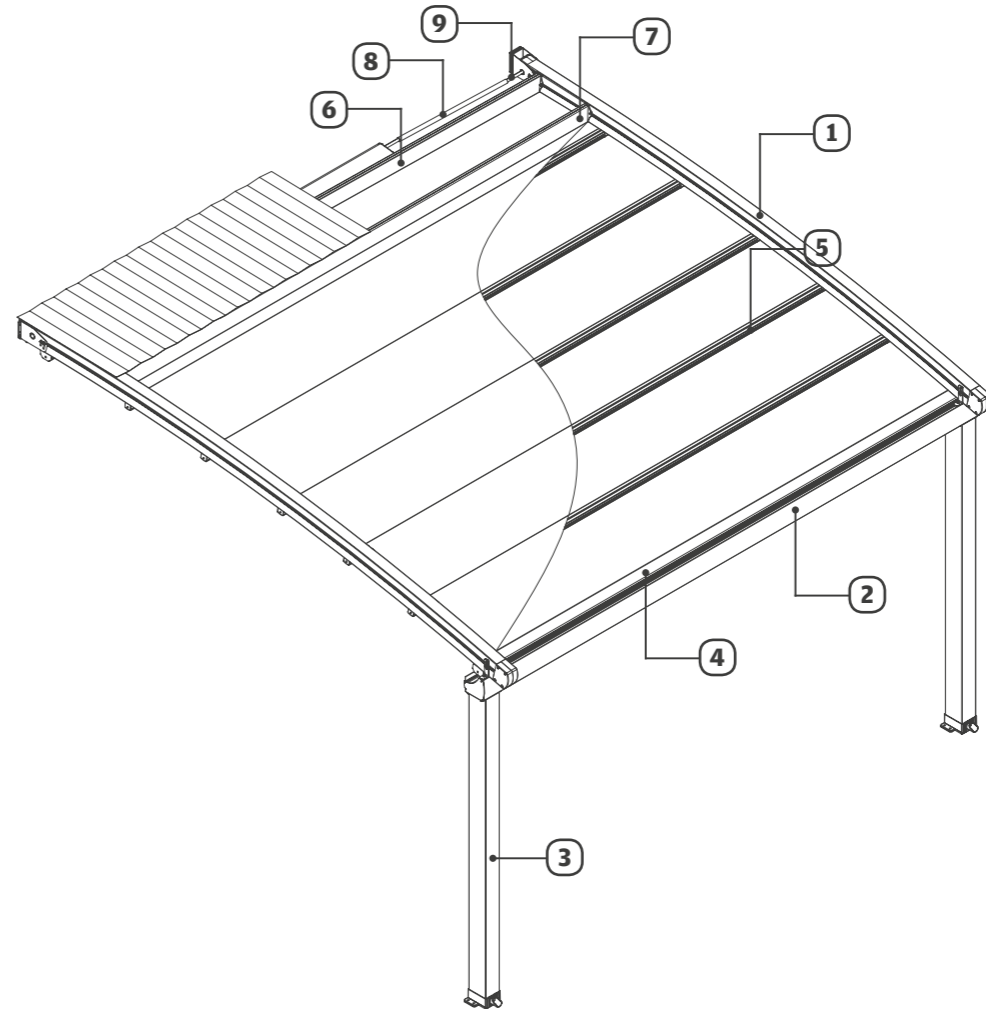

* All dimensions shown above are in milimeters.