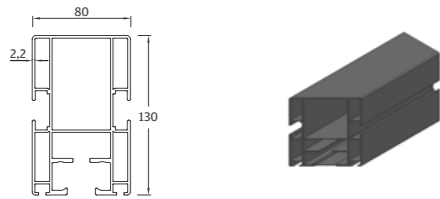

FALCATE MINIMA

Price & Information List

1 Rafter Profile

2 Gutter Profile

3 Carrier Post Profile

4 Fabric Profile | Master

5 Fabric Profile | Carrier

6 Motor Box Profile

7 Roof Sash Profile

8 Motor Shaft Pipe Profile | Thick

9 Motor Shaft Pipe Profile | Thin

* All dimensions shown above are in milimeters.

Technical Side View

∇ Projection ^	Fabric Fall Height (H)	Hood Cover (L)	8° Degree Rule Fall Height (Y)	Fabric Profile Carrier
3000	508	710	856	7 pcs
3500	512	780	921	8 pcs
4000	516	850	978	9 pcs
4500	520	920	1026	10 pcs
5000	524	990	1060	11 pcs
5500	528	1130	1091	12 pcs
6000	532	1200	1119	13 pcs
6500	536	1270	1127	14 pcs
7000	540	1340	1130	15 pcs

Single Module

Max. Width as 4500
Standard Carrier Post Profile height as 2500

Double Module

Max. Width as 9000
Standard Carrier Post Profile height as 2500

Triple Module

Max. Width as 13500
Standard Carrier Post Profile height as 2500