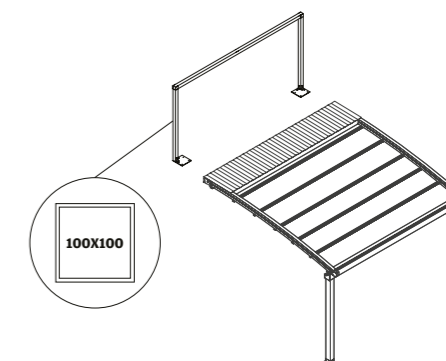

Freestandings Systems U Shape