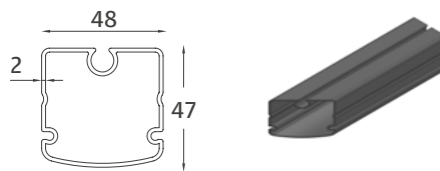

FALCATE MINIMA

Price & Information List

1 Rafter Profile

2 Gutter Profile

3 Carrier Post Profile

4 Fabric Profile | Master

5 Fabric Profile | Carrier

6 Motor Box Profile

7 Roof Sash Profile

8 Motor Shaft Pipe Profile | Thick

9 Motor Shaft Pipe Profile | Thin

* All dimensions shown above are in milimeters.

Technical Side View

∇ Projection ^	Fabric Fall Height (H)	Hood Cover (L)	8° Degree Rule Fall Height (Y)	Fabric Profile Carrier
3000	508	710	856	7 pcs
3500	512	780	921	8 pcs
4000	516	850	978	9 pcs
4500	520	920	1026	10 pcs
5000	524	990	1060	11 pcs
5500	528	1130	1091	12 pcs
6000	532	1200	1119	13 pcs
6500	536	1270	1127	14 pcs
7000	540	1340	1130	15 pcs

Single Module

Max. Width as 4500
Standard Carrier Post Profile height as 2500

Double Module

Max. Width as 9000
Standard Carrier Post Profile height as 2500

Triple Module

Max. Width as 13500
Standard Carrier Post Profile height as 2500